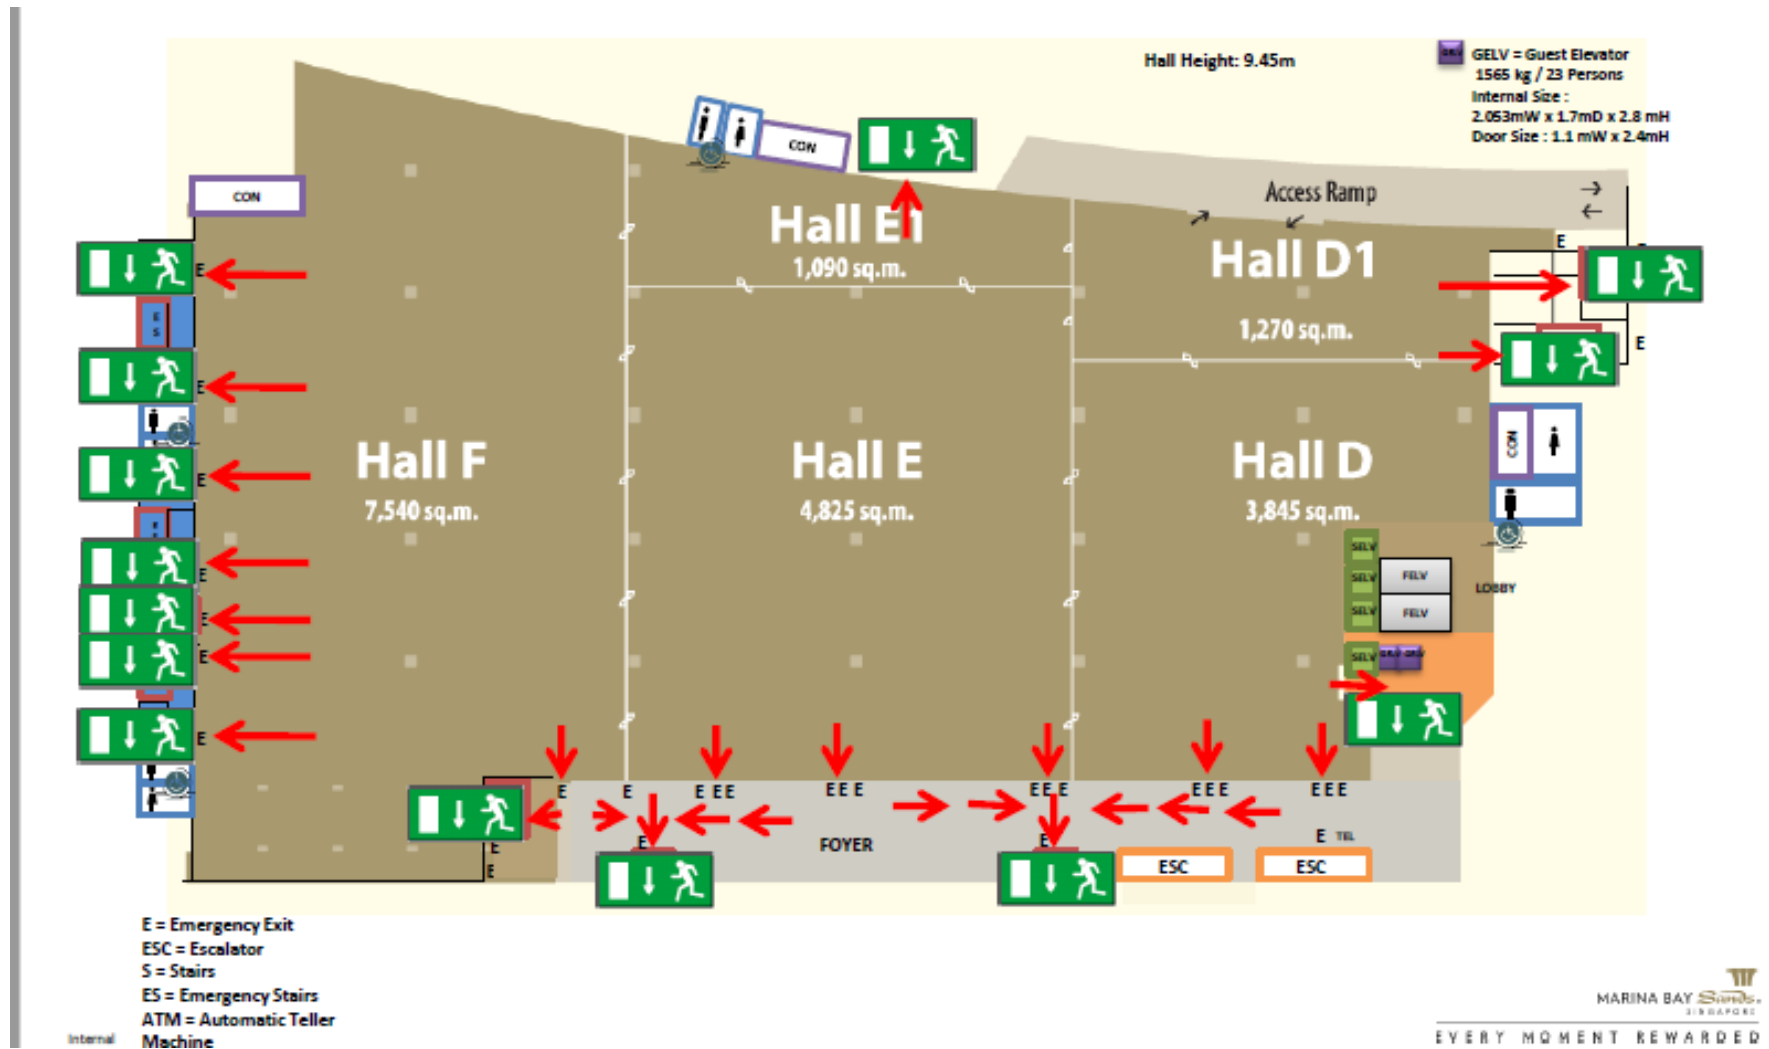

Emergency Evacuation Plan

2022

Emergency Evacuation Procedure

- Stay Calm and Alert nearby Personnel
- Raise the Fire Alarm by activating the nearest Manual Call Point or call the Fire Command Centre at :**66881404** .
- Stay Calm and Alert nearby Personnel
- Attempt to extinguish the fire with the available fire fighting equipment and without personal risk.
- Should the fire get out of control, close all doors behind you and evacuate immediately.

On hearing the Fire Alarm Bell Ring

- Listen to the announcement and Stand by
- PA announce for Evacuation
- Evacuate in an orderly manner via the nearest emergency exit door and staircase
- Do not use the lift
- Exit the building, proceed to designated Emergency Assembly Area

Level B2 Emergency Route

Evacuation Assembly Area

Emergency Phone Number

Ambulance/Fire	995
Police	999

Thank you